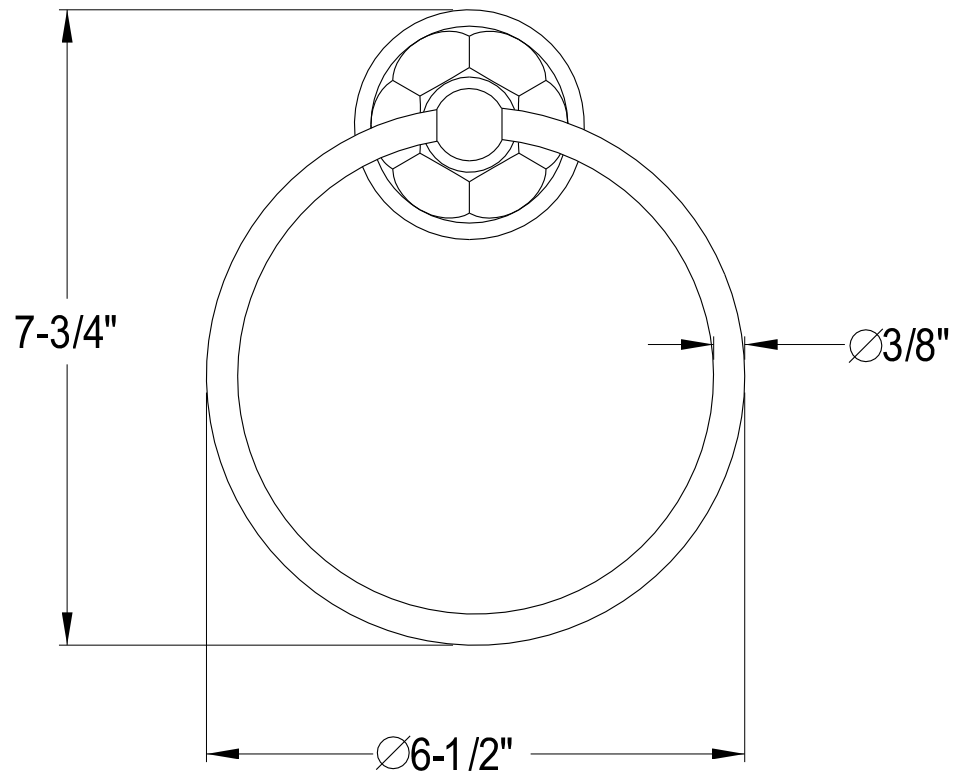

BA481 2C,PB,ORB,SN,BK

18" Towel Bar

BA481 4C,PB,ORB,SN,BK

Towel Ring

BA4818C,PB,ORB,SN,BK

Toilet Paper Holder